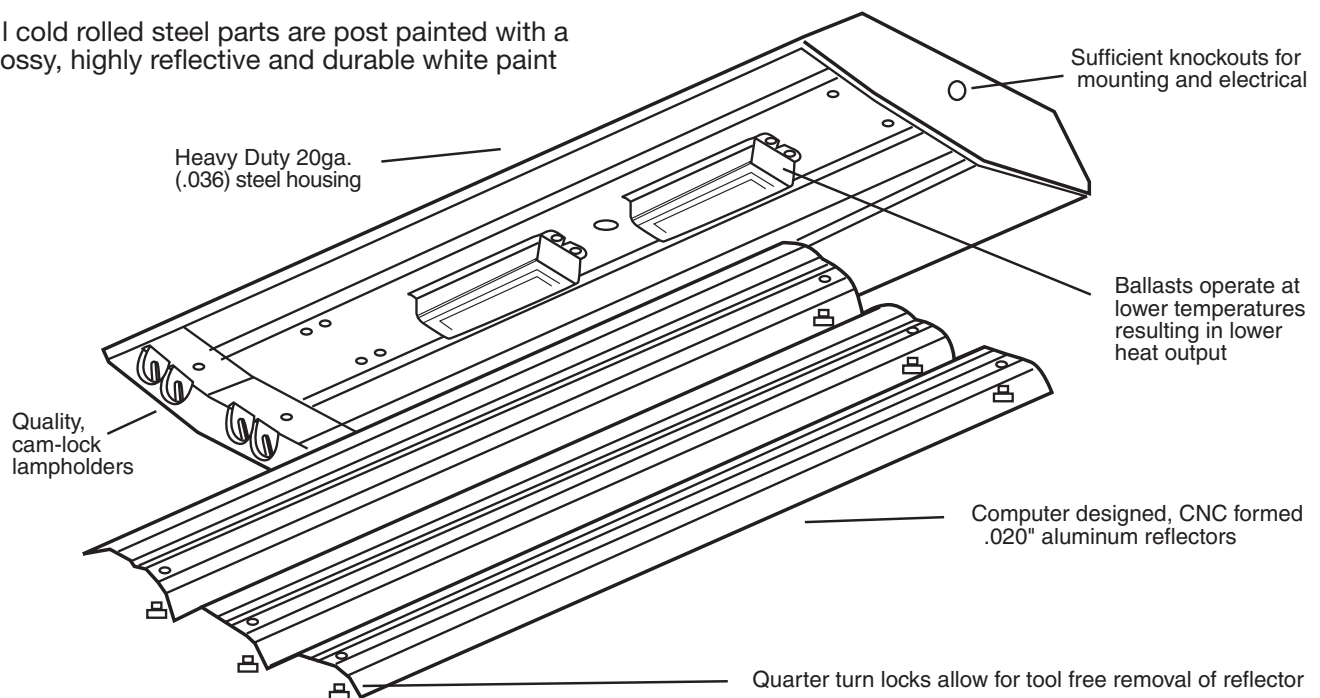

Elite Series High Bay Specifications

High Bay Industrial Luminaires

- An Energy Saving Alternative to HID High Bay Systems

TYPE : _____

JOB DESCRIPTION : _____

Features and Benefits

- Operates 4 or 6, Energy Efficient, 32 watt T8 lamps
- Choice of 95% Specular Enhanced Aluminum Reflector or 92% Diffused White Reflector
- Superior Light Quality, Maximum Photometric Efficiency
- Higher CRI
- Improved Uniform Illumination
- No Tools Required for Lamp and Ballast Access

Construction

All cold rolled steel parts are post painted with a glossy, highly reflective and durable white paint

Elite Series High Bay Specifications

Photometric Report 1 x 4 Elite, 6-32 w , 95% Miro 4 Reflector