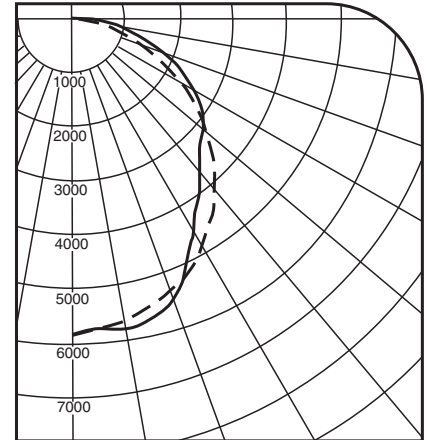

Elite Series High Bay Specifications

Photometric Report 1 x 4 Elite, 6-32 w , 95% Miro 4 Reflector

TCP Elite Luminaire with Miro 4 reflector, 6-32 W lamps, lumen rating 3000 LMS, and two TCP E32IS32120H electronic ballasts operating at 277 VAC and 218 watts

Photometric Report

Efficiency (total)	0.9
Spacing Criterion (0-Deg)	1.2
Spacing Criterion (90-Deg)	1.2

Average Luminance (Candelas / Square Meter)

Angle	0	22.5	45.0	67.5	90
0	11690	11690	11690	11690	11690
45	10302	10394	8894	8724	8832
55	9530	8858	8150	8991	9351
65	8264	7418	8332	8963	9231
75	6283	6598	7667	8571	8865
85	1535	4315	6182	7427	7947

Zonal Lumen Summary

Zone	Lumens	% Lamp	% Luminaire
0-30	4528.3	25.2	27.2
0-40	7262.7	40.3	44.3
0-60	12455.7	69.2	76.0
60-90	3805.2	21.1	23.2
0-90	16260.9	90.3	99.3
90-180	9.3	0.7	0.7
0-180	16380.2	91.0	100.0

Quadrolaterally Symmetric 0 Degree (dash line) 90 Degree

Coefficient of Utilization Table Effective Floor Cavity Reflectance = 20%

Pcc.. Pw... RCR	80				70				50				30				10				0			
	70	50	30	10	70	50	30	10	50	30	10	50	30	10	50	30	10	0	0	0	0			
0	1.08	1.08	1.08	1.08	1.06	1.06	1.06	1.06	1.01	1.01	1.01	0.96	0.96	0.96	0.92	0.92	0.92	0.90						
1	0.98	0.94	0.89	0.86	0.96	0.91	0.88	0.84	0.87	0.84	0.81	0.84	0.81	0.79	0.80	0.78	0.76	0.74						
2	0.89	0.81	0.75	0.70	0.87	0.80	0.74	0.69	0.76	0.71	0.67	0.73	0.69	0.65	0.70	0.67	0.64	0.62						
3	0.81	0.71	0.64	0.58	0.79	0.70	0.63	0.57	0.67	0.61	0.56	0.64	0.59	0.55	0.62	0.58	0.54	0.52						
4	0.74	0.63	0.55	0.49	0.72	0.62	0.54	0.49	0.60	0.53	0.48	0.57	0.52	0.47	0.55	0.50	0.46	0.44						
5	0.68	0.57	0.48	0.42	0.66	0.56	0.48	0.42	0.53	0.47	0.41	0.52	0.46	0.41	0.50	0.45	0.40	0.38						
6	0.63	0.51	0.43	0.37	0.61	0.50	0.42	0.37	0.48	0.41	0.36	0.47	0.41	0.36	0.45	0.40	0.36	0.34						
7	0.59	0.46	0.38	0.33	0.57	0.46	0.38	0.32	0.44	0.37	0.32	0.43	0.36	0.32	0.41	0.36	0.32	0.30						
8	0.55	0.42	0.35	0.29	0.53	0.42	0.34	0.29	0.40	0.34	0.29	0.39	0.33	0.29	0.38	0.33	0.28	0.27						
9	0.51	0.39	0.31	0.26	0.50	0.38	0.31	0.26	0.37	0.31	0.26	0.36	0.30	0.26	0.35	0.30	0.26	0.24						
10	0.48	0.36	0.29	0.24	0.47	0.35	0.28	0.24	0.34	0.28	0.24	0.34	0.28	0.24	0.33	0.27	0.23	0.22						

Ordering Information