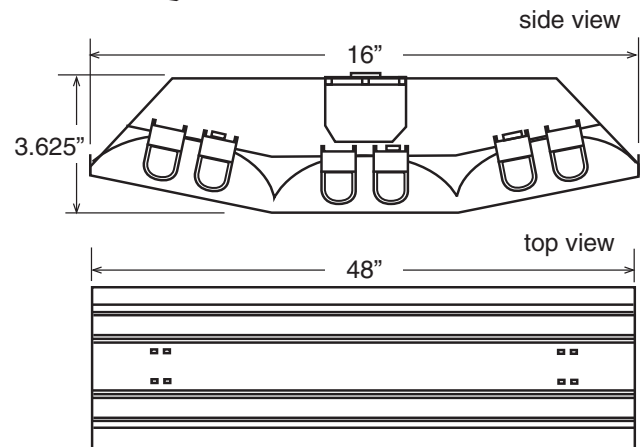

Construction

All cold rolled steel parts are post painted with a glossy, highly reflective and durable white paint

Elite Series High Bay Specifications

Photometric Report 1 x 4 Elite, 6-32 w , 95% Miro 4 Reflector