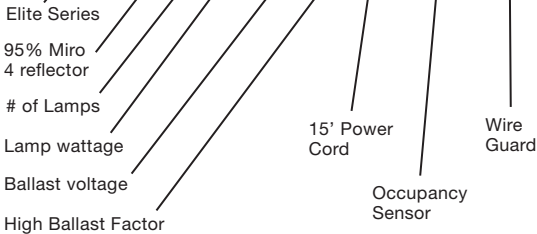

Base Fixture Item Number

Options

Optional Accessories

Item Number	Description (Shipped as separate items)
EZHANGER	15' Heavy duty adjustable cable hanging kit
12PENDANTKIT	Pendant mounting kit for 1/2" pendant
34PENDANTKIT	Pendant mounting kit for 3/4" pendant
LHKM	Cast Hook (only) Male
LHKIT	Single Point Mounting Kit (Cast hook, chains, S-hooks)