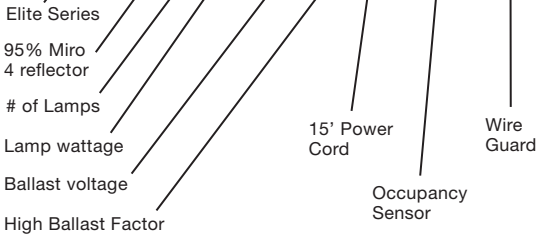

Ordering Information

Sample ordering code:

F14ECEA654UNIH2POS6WG

Base Fixture Item Number

Options

Optional Accessories

Item Number	Description (Shipped as separate items)
EZHANGER	15' Heavy duty adjustable cable hanging kit
12PENDANTKIT	Pendant mounting kit for 1/2" pendant
34PENDANTKIT	Pendant mounting kit for 3/4" pendant
LHKM	Cast Hook (only) Male
LHKIT	Single Point Mounting Kit (Cast hook, chains, S-hooks)