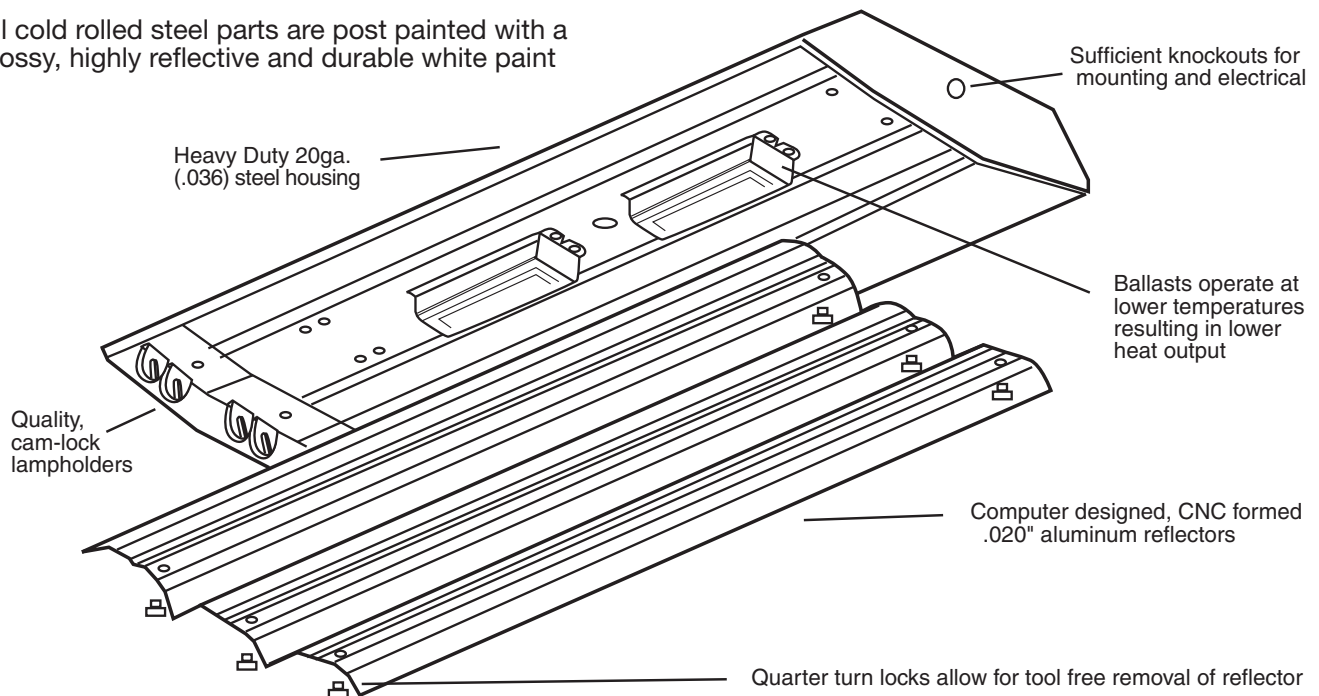

### Features and Benefits

- Operates Six, Energy Efficient, 54 watt T5 lamps
- Choice of 95% Specular Enhanced Aluminum Reflector
- Superior Light Quality, Maximum Photometric Efficiency
- Higher CRI
- Improved Uniform Illumination
- No Tools Required for Lamp and Ballast Access

### Construction

All cold rolled steel parts are post painted with a glossy, highly reflective and durable white paint