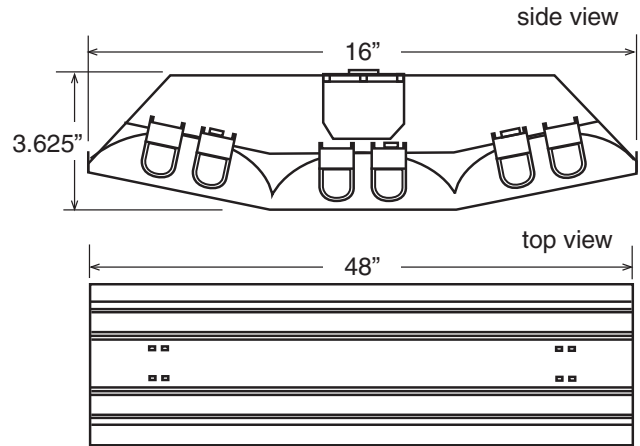

Elite Series High Bay Specifications

High Bay Industrial Luminaires

- An Energy Saving Alternative to HID High Bay Systems

TYPE : _____

JOB DESCRIPTION : _____

Features and Benefits

- Operates Six, Energy Efficient, 54 watt T5 lamps
- Choice of 95% Specular Enhanced Aluminum Reflector
- Superior Light Quality, Maximum Photometric Efficiency
- Higher CRI
- Improved Uniform Illumination
- No Tools Required for Lamp and Ballast Access

Applications

- Designed for Suspended, Surface or Pendant Mounting
- Replace HID Lighting with Energy Efficient T5 Lamps
- Ideal for Industrial, Open and Stack Aisle Applications
- Available Ballast Factors Include Normal and High
- Options Include Wire Guard, Adjustable Hanging Kit and Power Cord

Construction

All cold rolled steel parts are post painted with a glossy, highly reflective and durable white paint